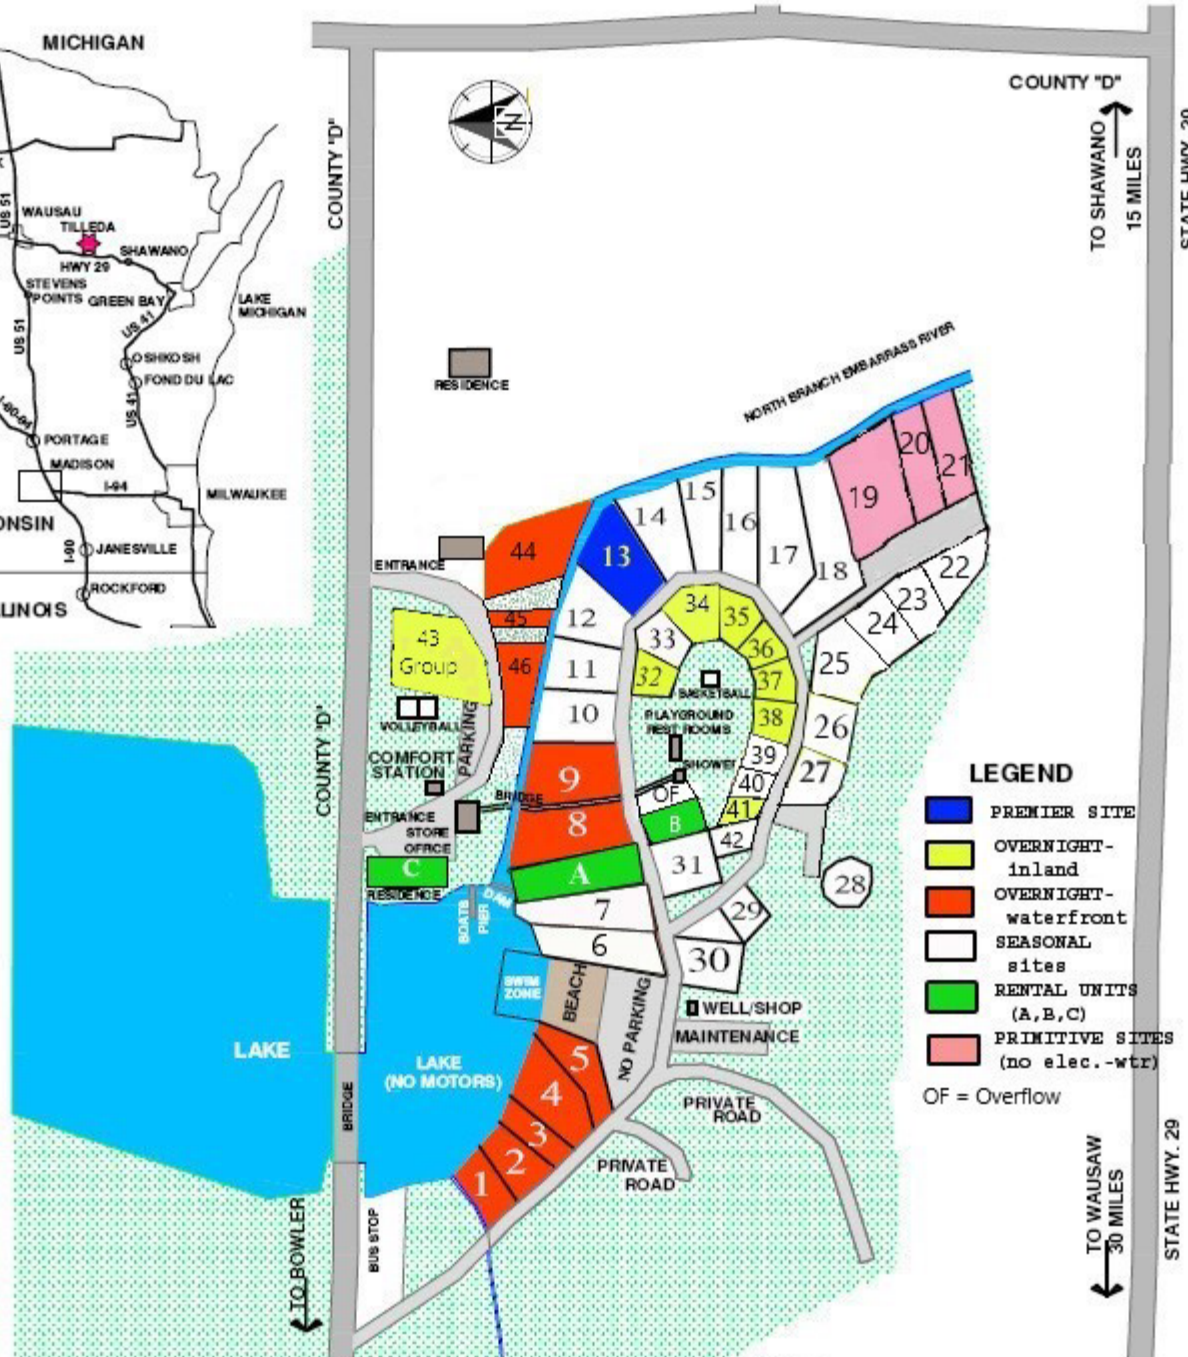

Tilleda FALLS CAMPGROUND

"It's All About The Stuff!"™

Family Friendly . . . Family Operated

- LEGEND**
- PREMIER SITE
 - OVERNIGHT-inland
 - OVERNIGHT-waterfront
 - SEASONAL sites
 - RENTAL UNITS (A, B, C)
 - PRIMITIVE SITES (no elec.-wtr)
 - OF = Overflow